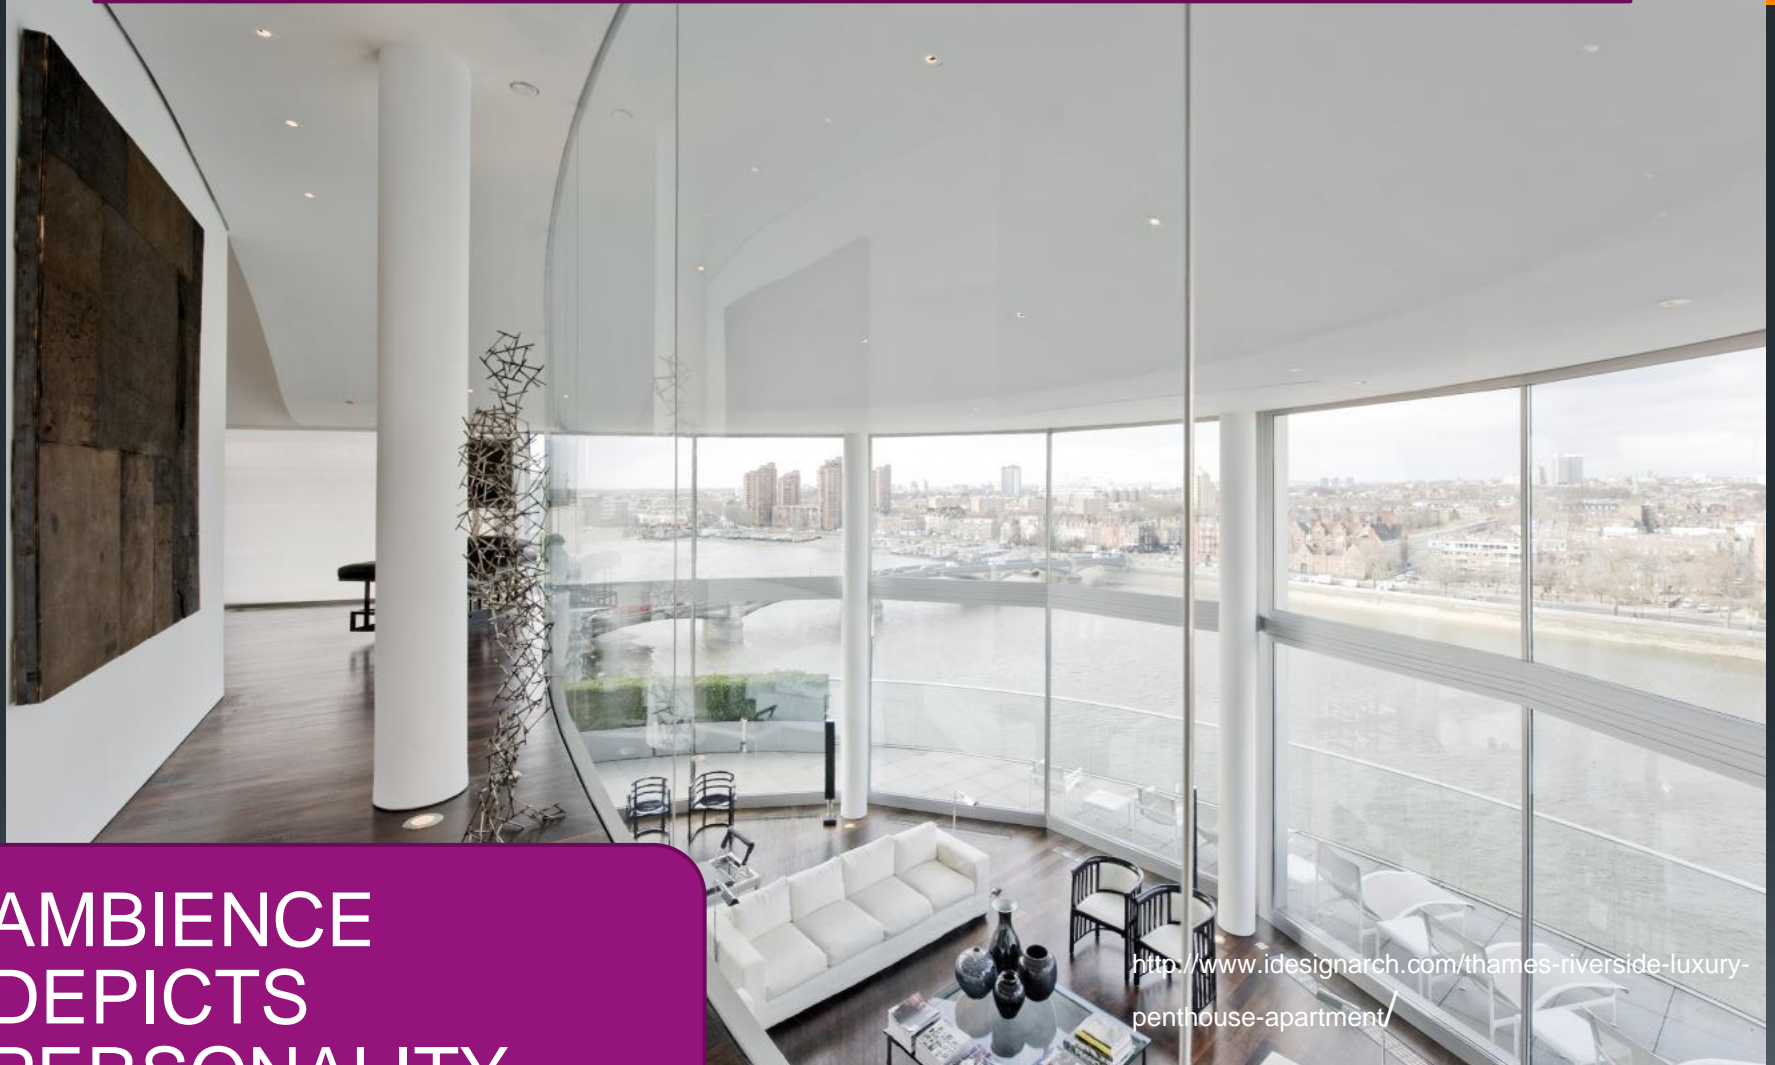

A modern
ambient

HOME OF A FAMOUS TENNIS PLAYER

ANALYSIS-STABLE CHARACTER IN THE AMBIENT

IMPACT ON TEMPERAMENT

Basic
colors:
white,
brown, gray

CONCLUSION

AMBIENCE
DEPICTS
PERSONALITY

<http://www.idesignarch.com/thames-riverside-luxury-penthouse-apartment/>